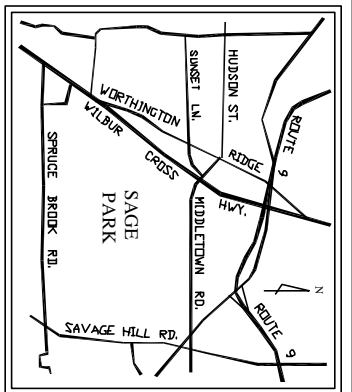

WORTHINGTON RIDGE

ROUTE 5&15

WILBUR CROSS HIGHWAY

SURAWA DR

FOOTBALL

SOCCER

BASEBALL

SOFTBALL

SOFTBALL

#1517

SCALE:
1" = 300'

LOCATION MAP
NO SCALE

ENGINEERING DEPARTMENT
TOWN OF BERLIN
BERLIN, CONNECTICUT

SAGE PARK

#1517

WILBUR CROSS HWY.